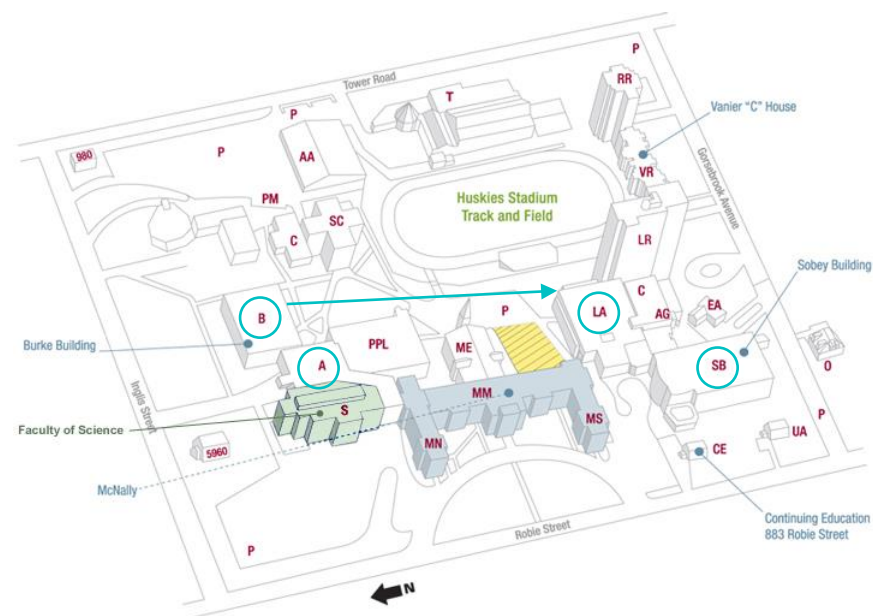

## Campus Locations Key

(map at back of booklet)

Code	Building
B207	Burke Building
AT101	Atrium Building
LA290	Loyola Academic
SB255, SB160	Sobey Building

Friday, March 13<sup>th</sup>

Time	Event	Location
2:45-7:00 PM	Registration	Burke Lobby
3:30- 5:30 PM	Student Workshop- Host: Waterlution	B207
6:30- 7:00 PM	Pre-Event Reception	AT101
7:00- 8:30 PM	Conference Opening Event Keynote Speaker: Albert Marshall	AT101
8:30- 9:00 PM	Post-Event Reception	AT101